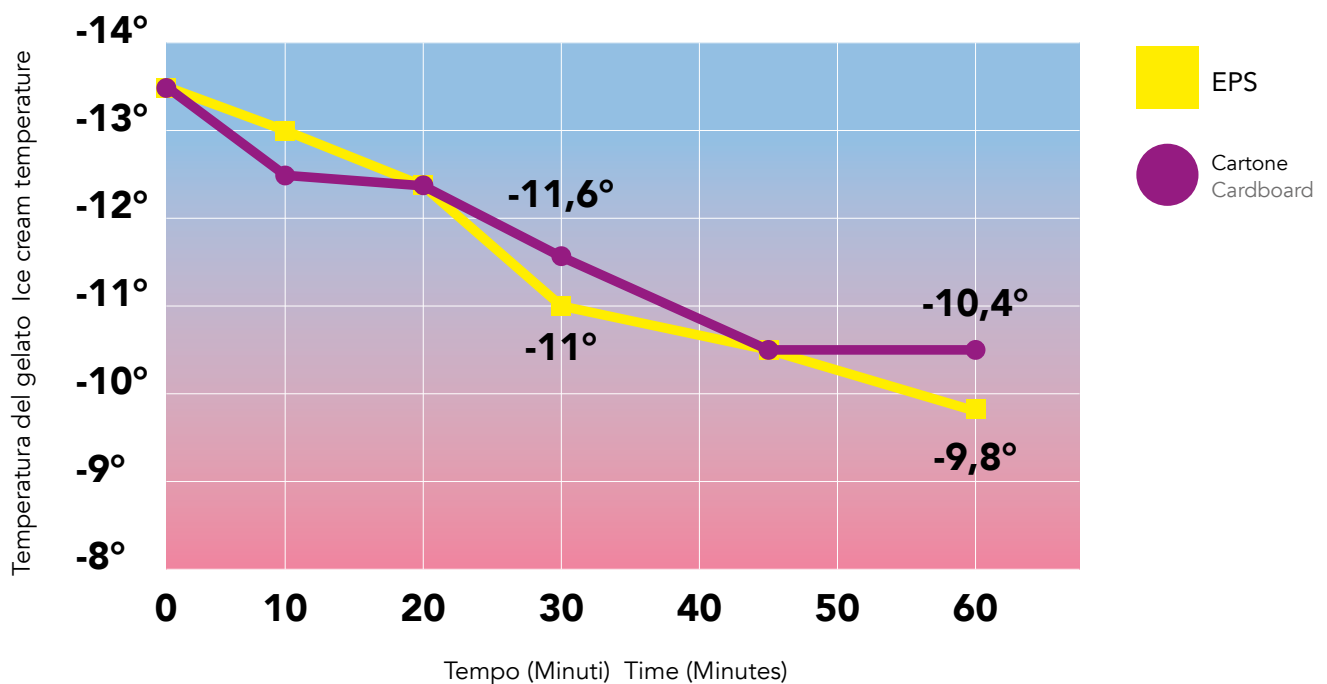

VASCHETTA PERSONALIZZABILE PAP

PAP CUSTOMIZABLE ICE CREAM TUBS

Le nuove Vaschette da Asporto PAP sono **perfettamente isoterme** e realizzate in cartone. Per questo possono essere conferite nella **raccolta della carta**.

Le Vaschette da asporto PAP sono realizzate con una **tecnologia innovativa e brevettata** in cui tutti i dettagli, dal materiale impiegato, alle pieghe interne fino al coperchio, sono stati studiati per assicurare un'**alta resistenza termica** durante il trasporto, oltre che un'**elevata resistenza nel congelatore**.

Le vaschette sono inoltre dotate di un **sistema "anti-goccia"** che ne assicura l'impermeabilità.

The new PAP Takeaway tubs are **perfectly isothermal** and made of cardboard.

This is why they can be disposed of in **paper collection**. PAP take-away trays are made with an **innovative and patented technology** in which all the details, from the material used, to the internal folds up to the lid, have been designed to ensure **high thermal resistance** during transport, as well as high resistance in the freezer.

The trays are also equipped with an **"anti-drip" system** that ensures their waterproofing.

VASCHETTA PAP IN CARTONE VS EPS GRAFICO DI COMPARAZIONE DELLA TENUTA TERMICA

CARDBOARD PAP TUB VS EPS TUB THERMAL SEAL COMPARISON CHART

Scopri tutti i dettagli tecnici delle nuove vaschette e verifica la tenuta termica.

GUARDA IL VIDEO!

Discover all the technical details of the new tubs and check the thermal seal.

WATCH THE VIDEO!