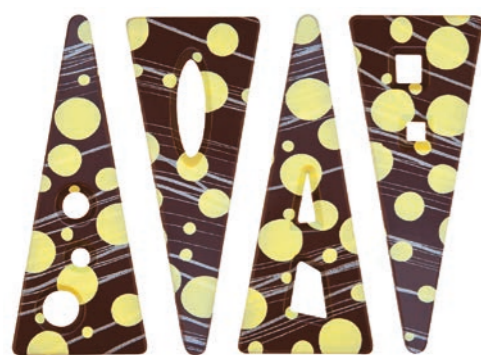

NEW

TWIST
83 mm
code: 33836, 132 pcs/box