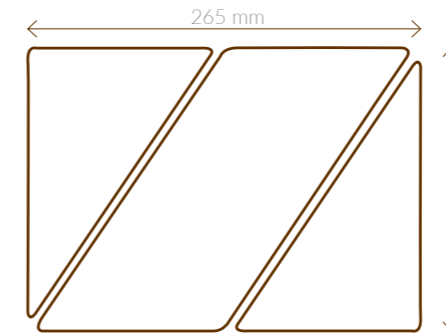

YOUR LOGO

CHOCOLATE DECORATIONS

You're just three steps away from distinct personalisation of your products! Choose the shape and kind of chocolate you'd like, send us your logo and we'll reproduce it in chocolate especially for you!

3 STEPS TO CREATE YOUR PERSONAL CHOCOLATE BRAND LOGO

STEP 1

PICK YOUR CHOCOLATE SHAPE FOR YOUR LOGO

Shapes to choose from: **oval, square, diamond, circle, rectangle and sheet.**
Decide which shape will fit your design best.