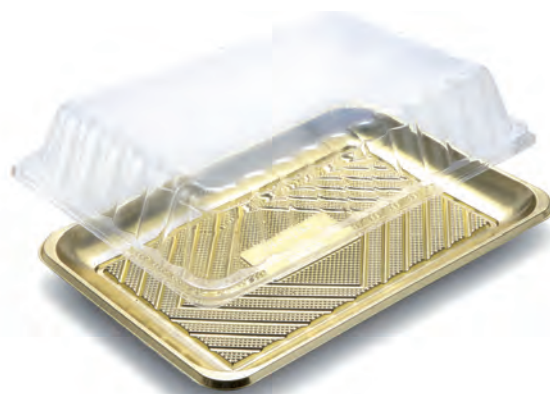

Il comodo coperchio trasparente pensato per Kadò, il vassoio per mignon e pasticceria secca. In 6 misure, trasforma Kadò in una splendida idea regalo o in pratico contenitore da asporto.

A functional lid is now available for Kadò trays. Kadò trays are the perfect solution to take-out soirée creations and individual portion cakes. It is available in 6 different sizes. Kadò is a perfect gift idea and a functional take-out tray.